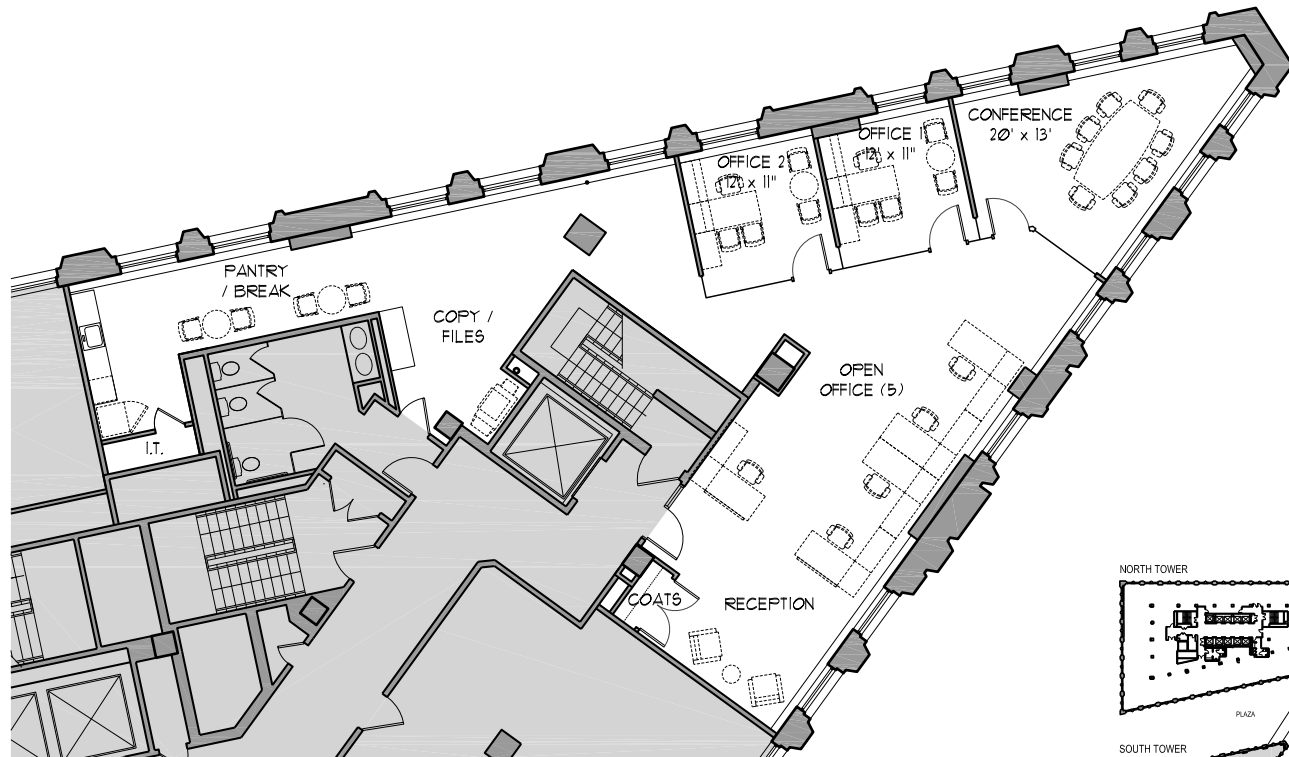

THE WRIGLEY BUILDING CHICAGO

SUITE S1680 2,688 RSF

headcount: 7 employees

efficiency: 384 rsf/employee

workspace: 2 private offices
5 workstations

common: 1 conference room
reception
kitchen
IT closet
coat closet