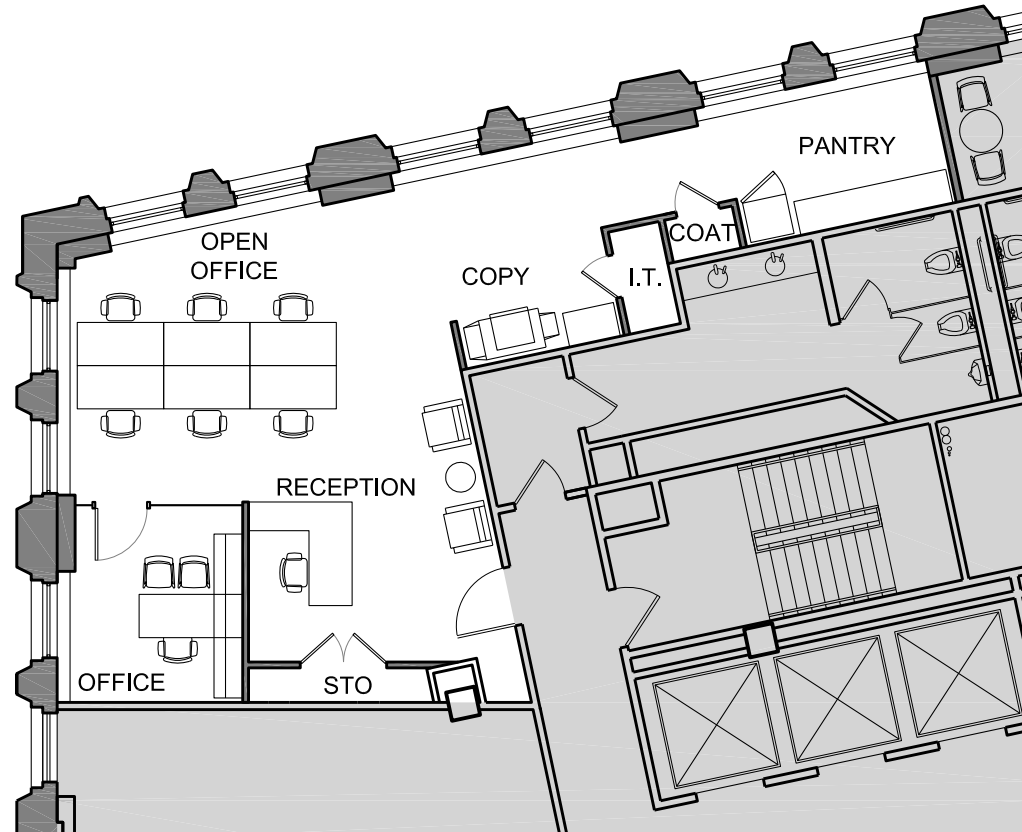

THE WRIGLEY BUILDING CHICAGO

SUITE S410 1,250 RSF

headcount: 7 employees
efficiency: 178 rsf/employee
workspace: 1 private office
6 workstations
common: reception
pantry
IT closet
coat closet

Erica Marshall
emarshall@zeller.us
312.229.8942