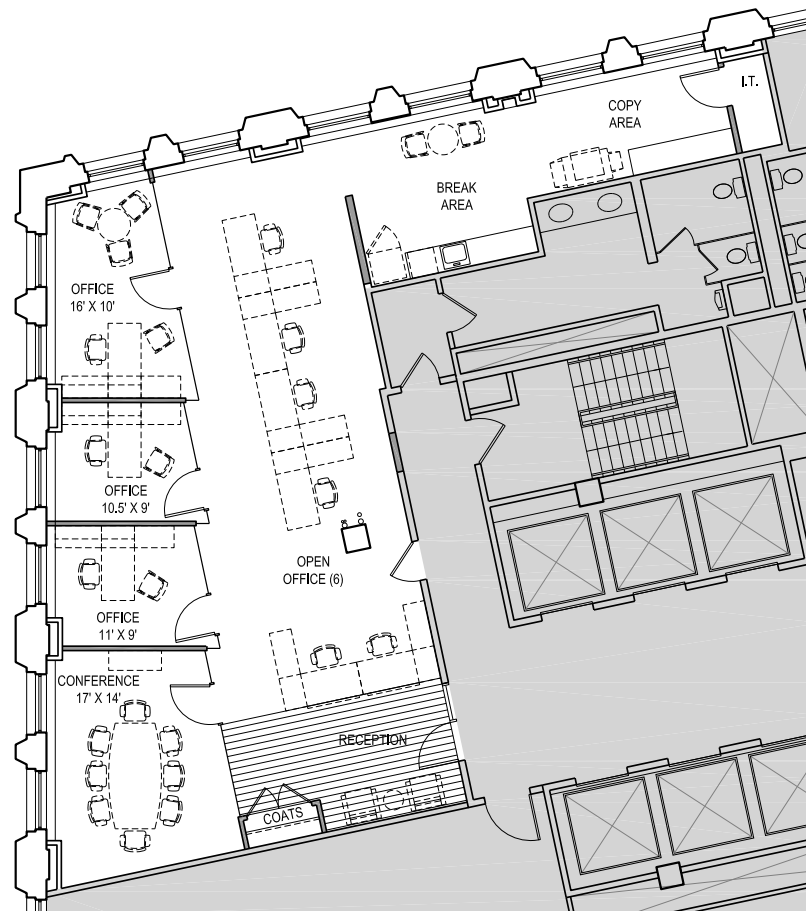

THE WRIGLEY BUILDING CHICAGO

SUITE S650 2,140 RSF

headcount: 9 employees
efficiency: 238 rsf / employee
workspace: 3 private offices
6 workstations
common: conference room
reception
kitchen
I.T. closet
coat closet
elevator ID
West views