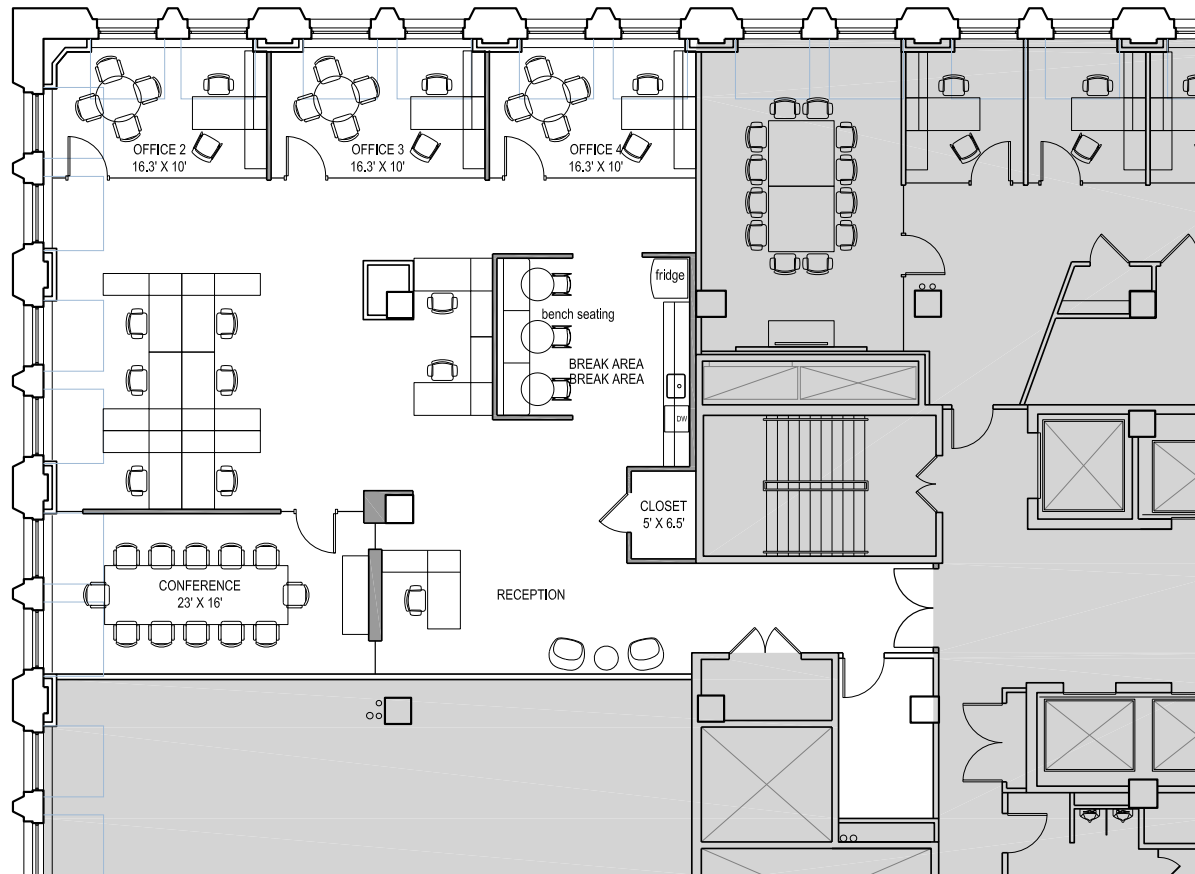

THE WRIGLEY BUILDING CHICAGO

SUITE N820 3,415 RSF

headcount: 12 employees
efficiency: 284 rsf/employee
workspace: 3 private office
8 workstations
common: conference room
reception
kitchen
IT closet
coat closet
elevator ID