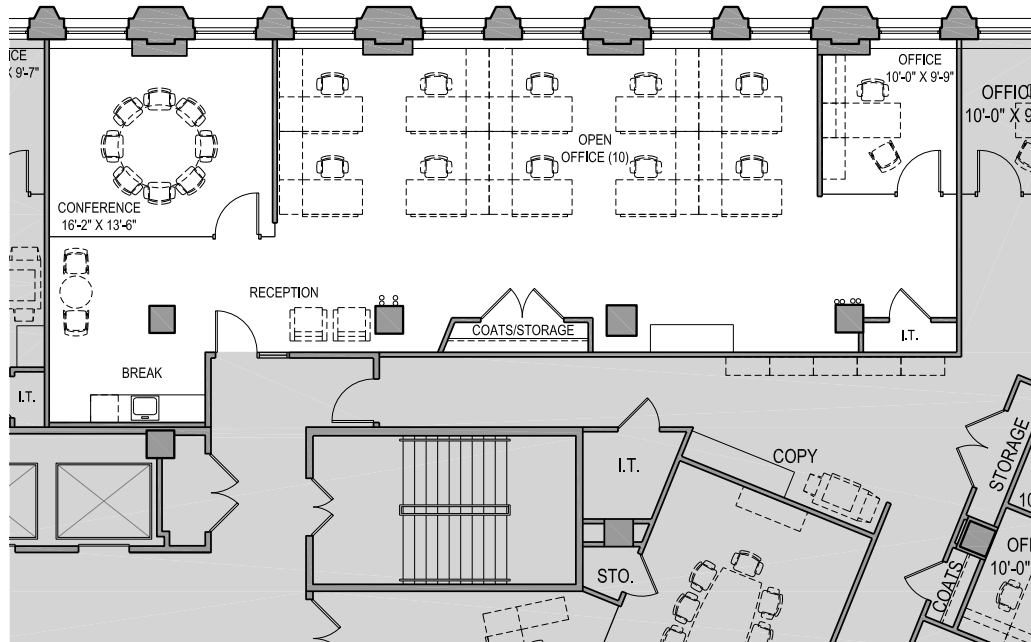

THE WRIGLEY BUILDING CHICAGO

SUITE N1050 1,886 RSF

headcount: 11 employees

efficiency: 171 rsf/employee

workspace: 1 private office
10 workstations

common: conference room
break room
IT closet
coat closet

Erica Marshall
emarshall@zeller.us
312.229.8942