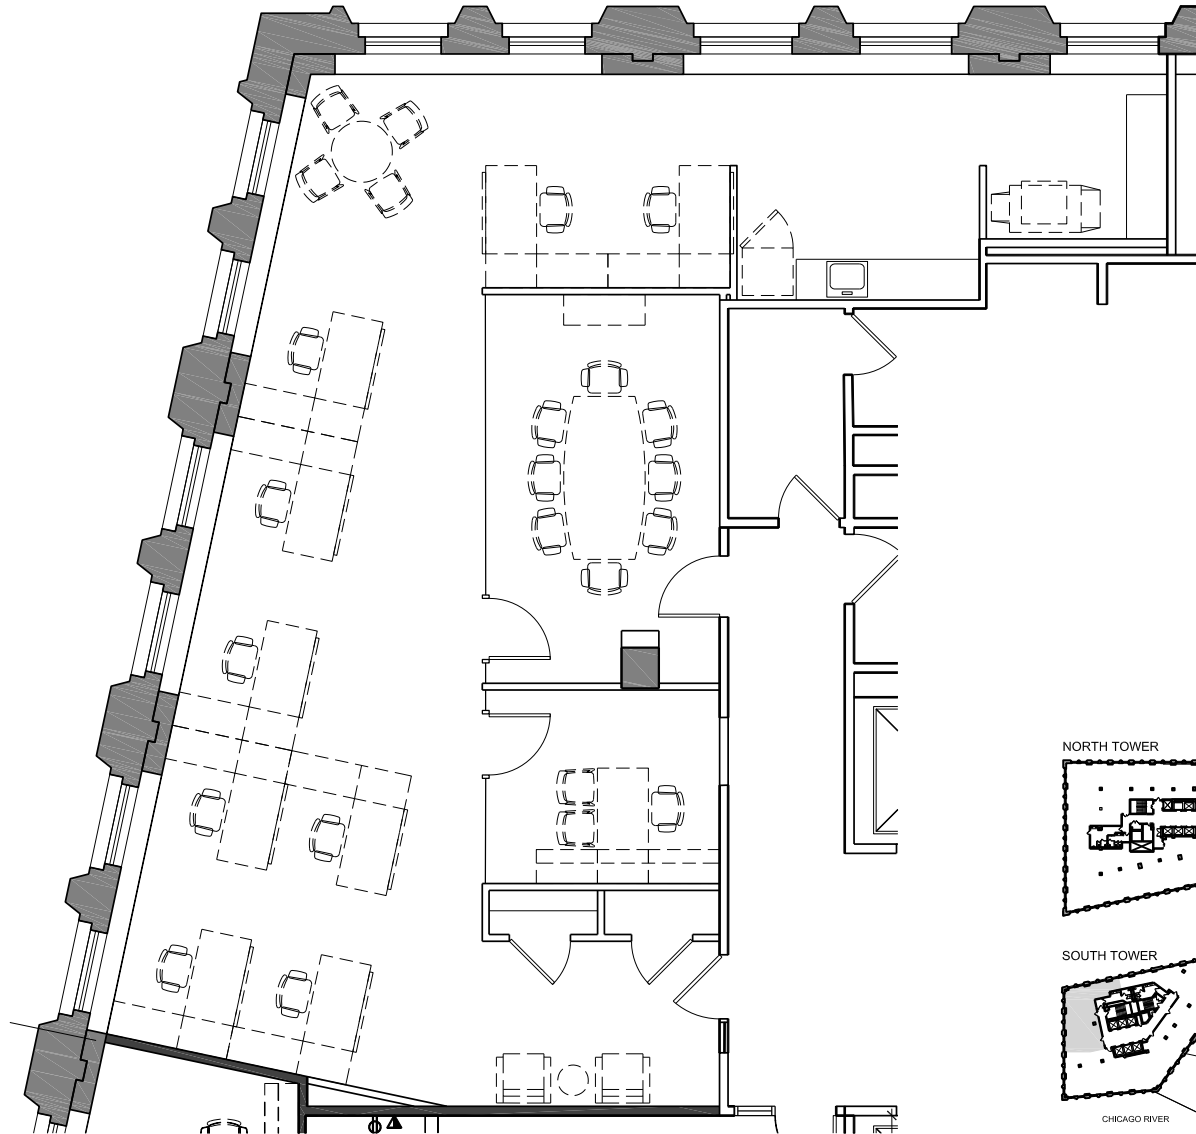

## SUITE S1000 1,975 RSF

headcount: 10 employees  
efficiency: 384 rsf/employee  
workspace: 1 private office  
9 workstations  
common: conference room  
kitchen  
work area  
IT closet  
coat closet

Erica Marshall  
emarshall@zeller.us  
312.229.8942