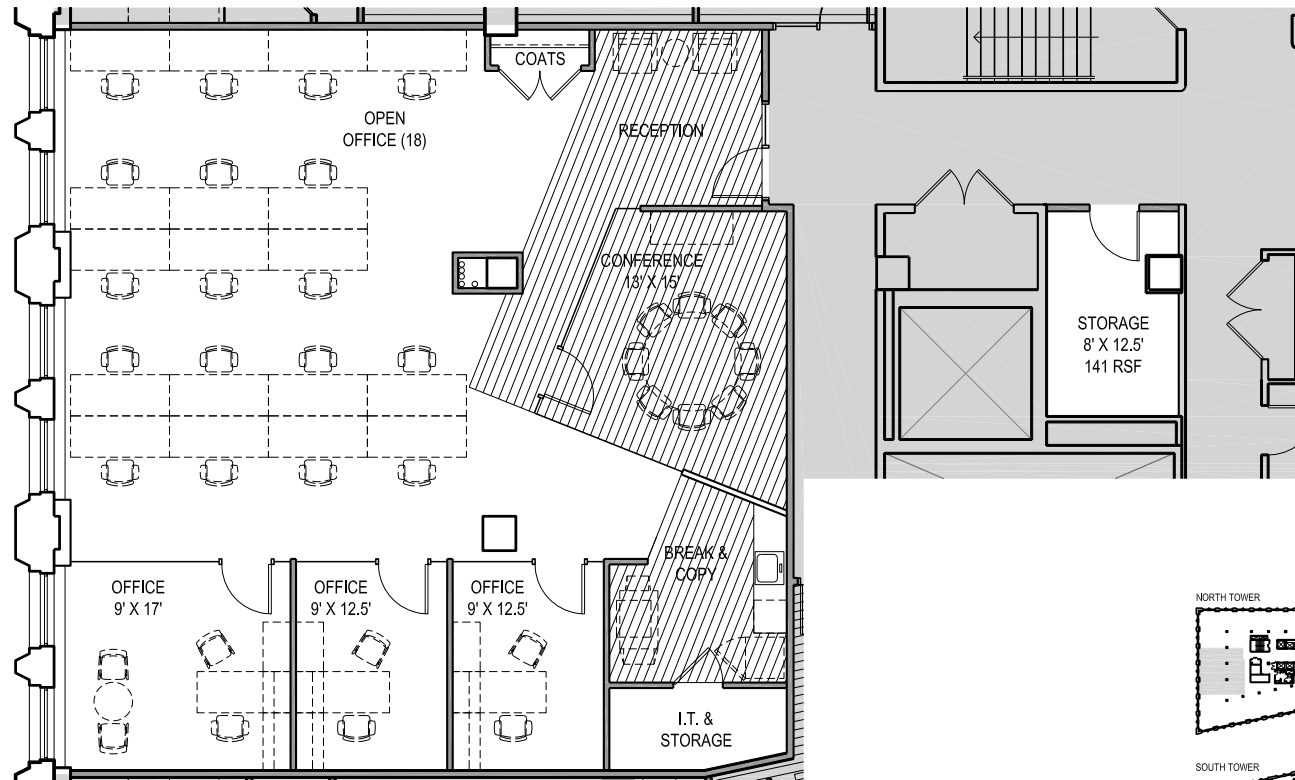

THE WRIGLEY BUILDING CHICAGO

SUITE N950 2,488 RSF

headcount: 12 employees

efficiency: 113 rsf/employee

workspace: 3 private office
18 workstations

common: conference room
reception
break room
IT closet
coat closet