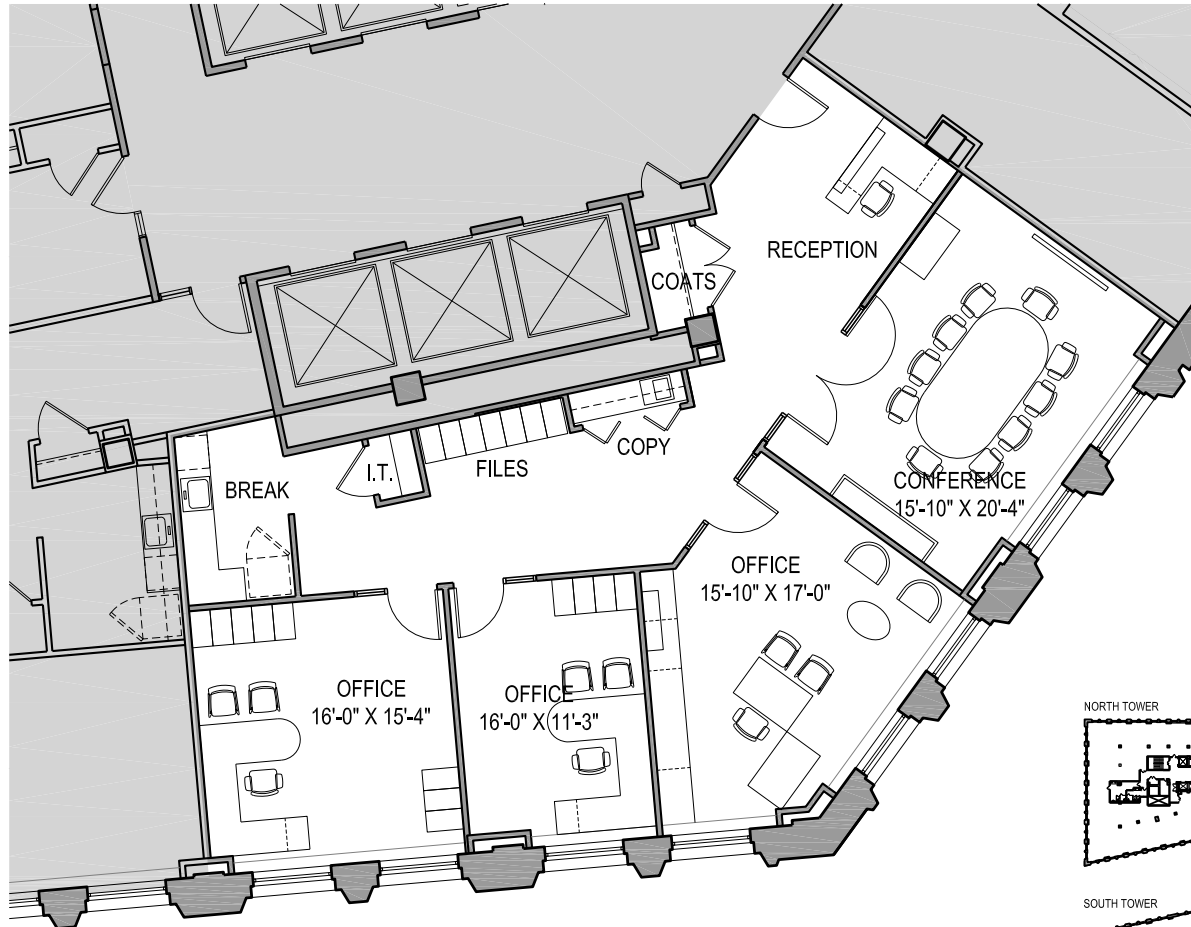

THE WRIGLEY BUILDING CHICAGO

SUITE S1020 1,998 RSF

headcount: 4 employees
efficiency: 499 rsf/employee
workspace: 3 private offices
common: conference room
reception
kitchen
work area
IT closet
coat closet