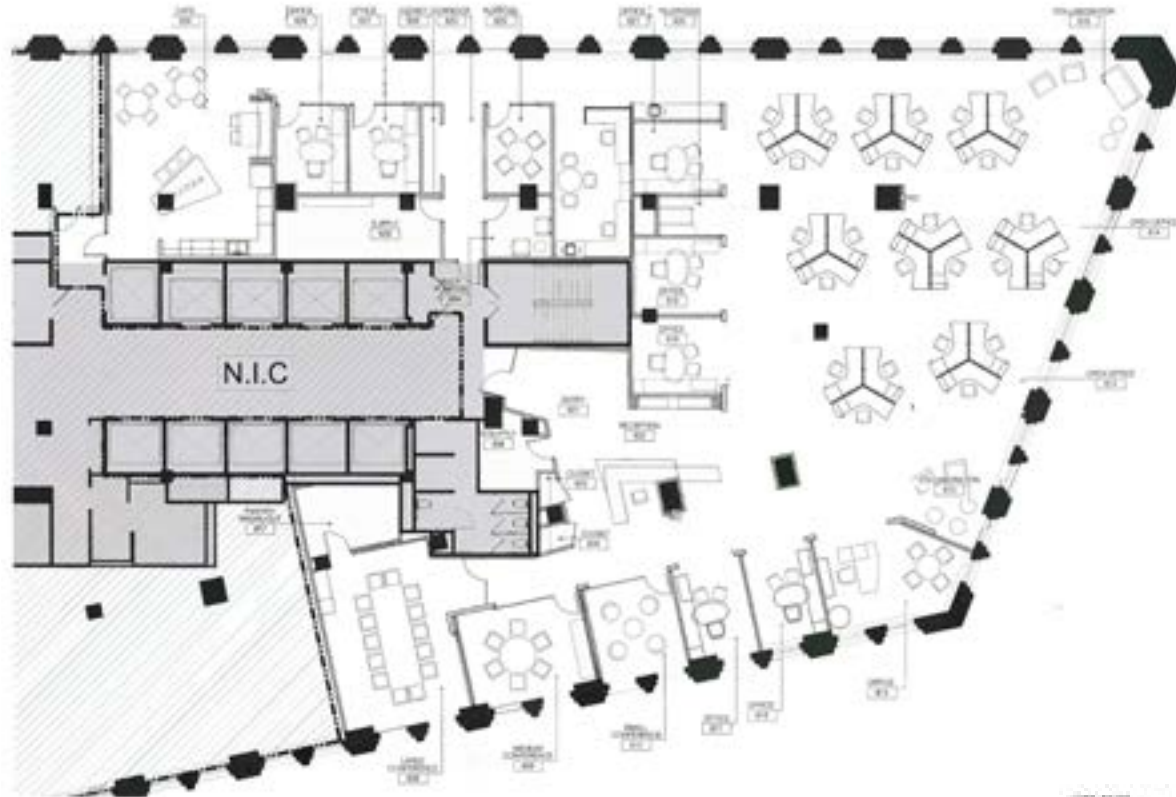

THE WRIGLEY BUILDING CHICAGO

SUITE N600 9,777 RSF

SPEC PLAN A

headcount: 32 employees
efficiency: 306 rsf / employee
workspace: 8 private offices
24 workstations
common: 4 conference rooms
2 huddle areas
reception
kitchen
storage closet
IT closet
elevator ID