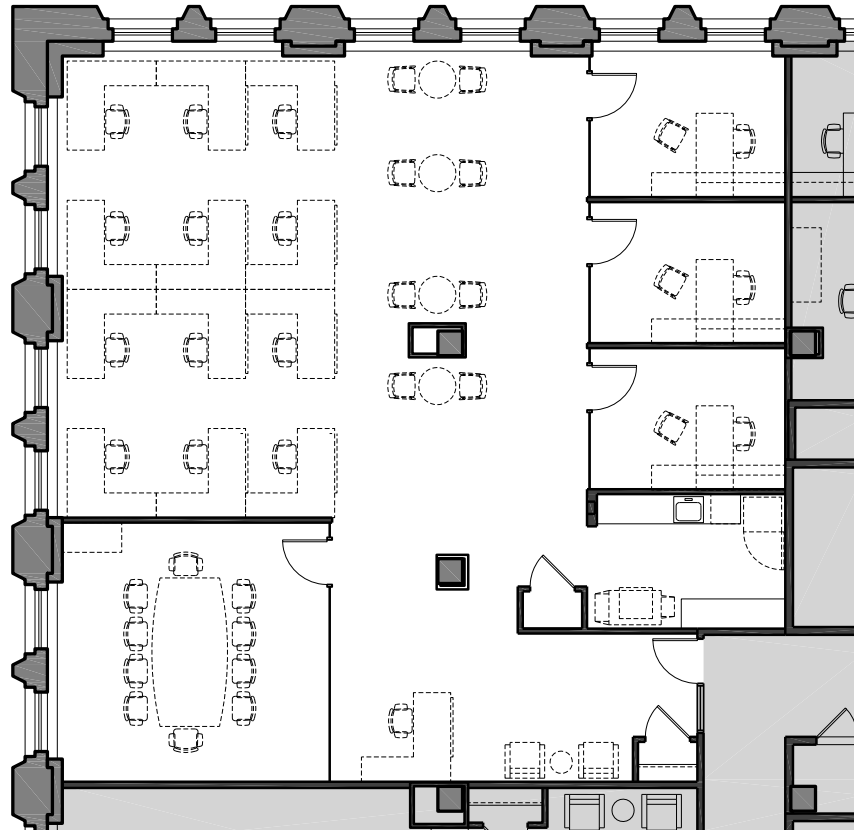

THE WRIGLEY BUILDING CHICAGO

SUITE N710 3,032 RSF

headcount: 16 employees

efficiency: 190 rsf / employee

workspace: 3 private offices
13 workstations

common: conference room
reception
kitchen / copy
I.T. closet