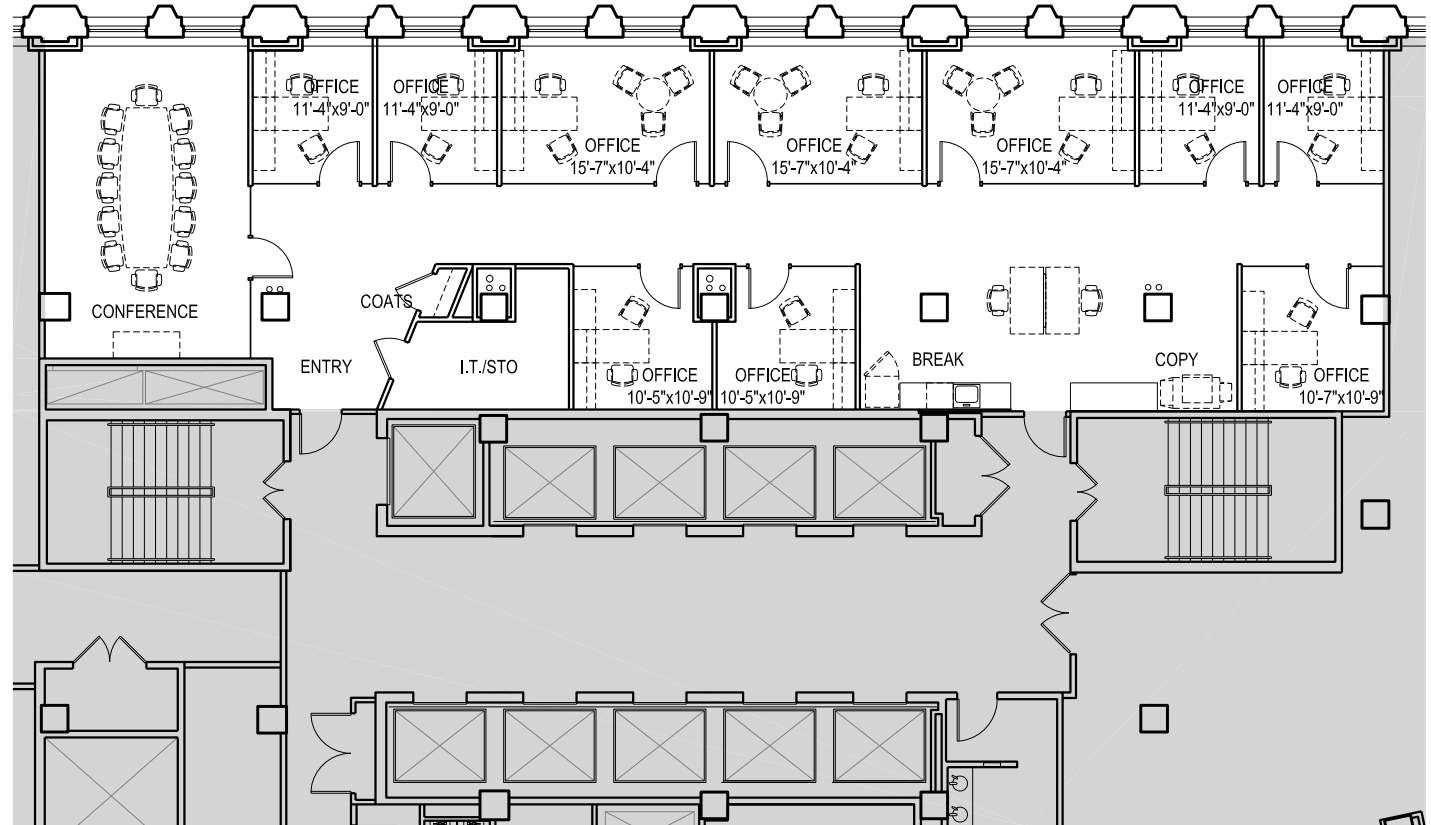

## SUITE N850 3,341 RSF

headcount: 12 employees  
efficiency: 278 rsf/employee  
workspace: 10 private offices  
2 workstations  
common: 1 conference room  
kitchen/copy  
IT closet/storage  
coat closet